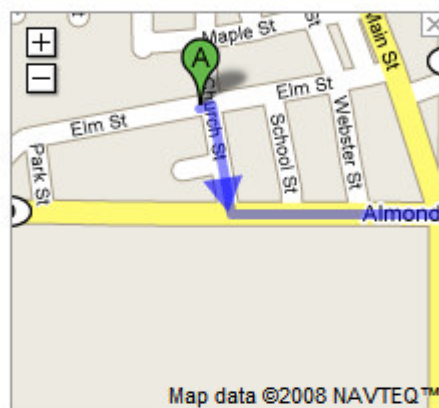

<http://maps.google.com/maps?f=d&saddr=1336+Elm+St.+Almond,+WI+54909&daddr=357+N+Main+St.+Amherst,+WI+54406&hl=en&geocode=&mra=ls&sl=44.16516,-89.353965&sspn=0.338879,0.615234&ie=UTF8&ll=44.35626,-89.347&spn=0.337778,0.615234&z=11>

Directions to 357 N Main St, Amherst, WI 54406  
20.2 mi – about 29 mins

Amherst High School

Save trees. Go green!  
Download Google Maps on your phone at google.com/gmm

 **1336 Elm St**  
**Almond, WI 54909**

1. Head **east** on **Elm St** toward **Church St**

go **75 ft**  
total **75 ft**

➔ 2. Turn **right** at **Church St**

go **0.1 mi**  
total **0.1 mi**

⬅ 3. Turn **left** at **CR-D**  
About 7 mins

go **4.8 mi**  
total **4.9 mi**

go 0.5 mi  
total 19.5 mi

→ 7. Turn **right** at **S Main St**  
About 2 mins

go 0.8 mi  
total 20.2 mi

**B** 357 N Main St  
Amherst, WI 54406

These directions are for planning purposes only. You may find that construction projects, traffic, weather, or other events may cause conditions to differ from the map results, and you should plan your route accordingly. You must obey all signs or notices regarding your route.