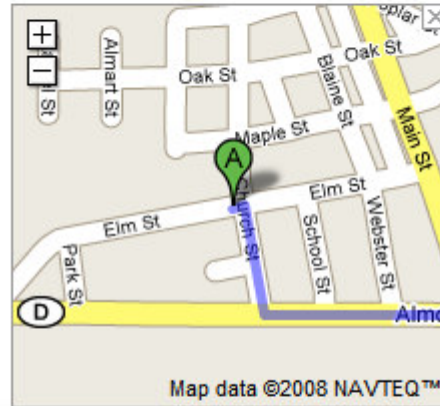

<http://maps.google.com/maps?f=d&saddr=1336+Elm+St.+Almond,+WI+54909&daddr=357+N+Main+St.+Amherst,+WI+54406&hl=en&geocode=&mra=ls&sl=44.16516,-89.353965&sspn=0.338879,0.615234&ie=UTF8&ll=44.35626,-89.347&spn=0.337778,0.615234&z=11>

Directions to 357 N Main St, Amherst, WI 54406  
20.2 mi – about 29 mins

Amherst High School

Save trees. Go green!  
Download Google Maps on your phone at google.com/gmm

 **1336 Elm St**  
**Almond, WI 54909**

1. Head **east** on **Elm St** toward **Church St**

go **75 ft**  
total **75 ft**

➔ 2. Turn **right** at **Church St**

go **0.1 mi**  
total **0.1 mi**

⬅ 3. Turn **left** at **CR-D**  
About 7 mins

go **4.8 mi**  
total **4.9 mi**

go 0.5 mi  
total 19.5 mi

→ 7. Turn **right** at **S Main St**  
About 2 mins

go 0.8 mi  
total 20.2 mi

**B** 357 N Main St  
Amherst, WI 54406

These directions are for planning purposes only. You may find that construction projects, traffic, weather, or other events may cause conditions to differ from the map results, and you should plan your route accordingly. You must obey all signs or notices regarding your route.