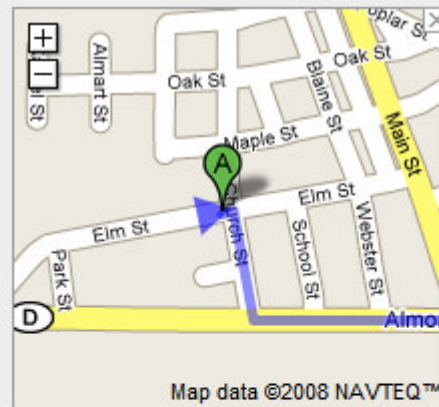

<http://maps.google.com/maps?f=d&saddr=1336+Elm+St.+Almond,+WI+54909&daddr=357+N+Main+St.+Amherst,+WI+54406&hl=en&geocode=&mra=ls&sl=44.16516,-89.353965&sspn=0.338879,0.615234&ie=UTF8&ll=44.35626,-89.347&spn=0.337778,0.615234&z=11>

Directions to 357 N Main St, Amherst, WI 54406  
20.2 mi – about 29 mins

Amherst High School

Save trees. Go green!  
Download Google Maps on your phone at google.com/gmm

 **1336 Elm St**  
**Almond, WI 54909**

1. Head **east** on **Elm St** toward **Church St**

go **75 ft**  
total **75 ft**

➔ 2. Turn **right** at **Church St**

go **0.1 mi**  
total **0.1 mi**

⬅ 3. Turn **left** at **CR-D**  
About 7 mins

go **4.8 mi**  
total **4.9 mi**

go 0.5 mi  
total 19.5 mi

→ 7. Turn **right** at **S Main St**  
About 2 mins

go 0.8 mi  
total 20.2 mi

**B** 357 N Main St  
Amherst, WI 54406

These directions are for planning purposes only. You may find that construction projects, traffic, weather, or other events may cause conditions to differ from the map results, and you should plan your route accordingly. You must obey all signs or notices regarding your route.