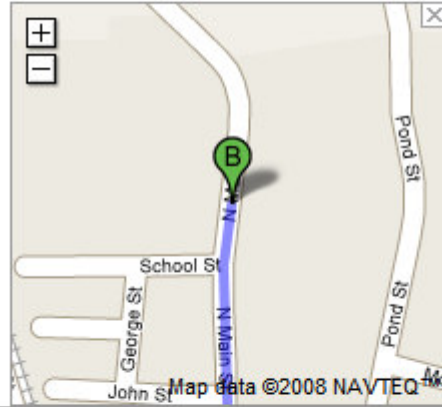

<http://maps.google.com/maps?f=d&saddr=1336+Elm+St.+Almond,+WI+54909&daddr=357+N+Main+St.+Amherst,+WI+54406&hl=en&geocode=&mra=ls&sl=44.16516,-89.353965&sspn=0.338879,0.615234&ie=UTF8&ll=44.35626,-89.347&spn=0.337778,0.615234&z=11>

Directions to 357 N Main St, Amherst, WI 54406  
20.2 mi – about 29 mins

Amherst High School

Save trees. Go green!  
Download Google Maps on your phone at google.com/gmm

 **1336 Elm St**  
**Almond, WI 54909**

← 4. Turn **left** at **CR-AA/CR-D**  
Continue to follow CR-D  
About 5 mins

go 3.5 mi  
total 8.4 mi

5. Continue on **CR-A**  
About 14 mins

go 10.6 mi  
total 19.0 mi

← 6. Turn **left** at **CR-A/CR-KK**  
About 1 min

go 0.5 mi  
total 19.5 mi

→ 7. Turn **right** at **S Main St**  
About 2 mins

go 0.8 mi  
total 20.2 mi

**B** 357 N Main St  
Amherst, WI 54406

These directions are for planning purposes only. You may find that construction projects, traffic, weather, or other events may cause conditions to differ from the map results, and you should plan your route accordingly. You must obey all signs or notices regarding your route.