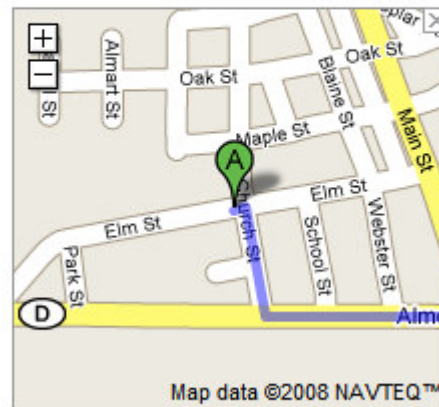

<http://maps.google.com/maps?f=d&saddr=1336+Elm+St.+Almond,+WI+54909&daddr=357+N+Main+St.+Amherst,+WI+54406&hl=en&geocode=&mra=ls&sl=44.16516,-89.353965&sspn=0.338879,0.615234&ie=UTF8&ll=44.35626,-89.347&spn=0.337778,0.615234&z=11>

Directions to 357 N Main St, Amherst, WI 54406  
20.2 mi – about 29 mins

Amherst High School

Save trees. Go green!  
Download Google Maps on your phone at google.com/gmm

 **1336 Elm St**  
**Almond, WI 54909**

1. Head **east** on **Elm St** toward **Church St**

go **75 ft**  
total **75 ft**

➔ 2. Turn **right** at **Church St**

go **0.1 mi**  
total **0.1 mi**

⬅ 3. Turn **left** at **CR-D**  
About 7 mins

go **4.8 mi**  
total **4.9 mi**

go 0.5 mi  
total 19.5 mi

→ 7. Turn **right** at **S Main St**  
About 2 mins

go 0.8 mi  
total 20.2 mi

**B** 357 N Main St  
Amherst, WI 54406

These directions are for planning purposes only. You may find that construction projects, traffic, weather, or other events may cause conditions to differ from the map results, and you should plan your route accordingly. You must obey all signs or notices regarding your route.