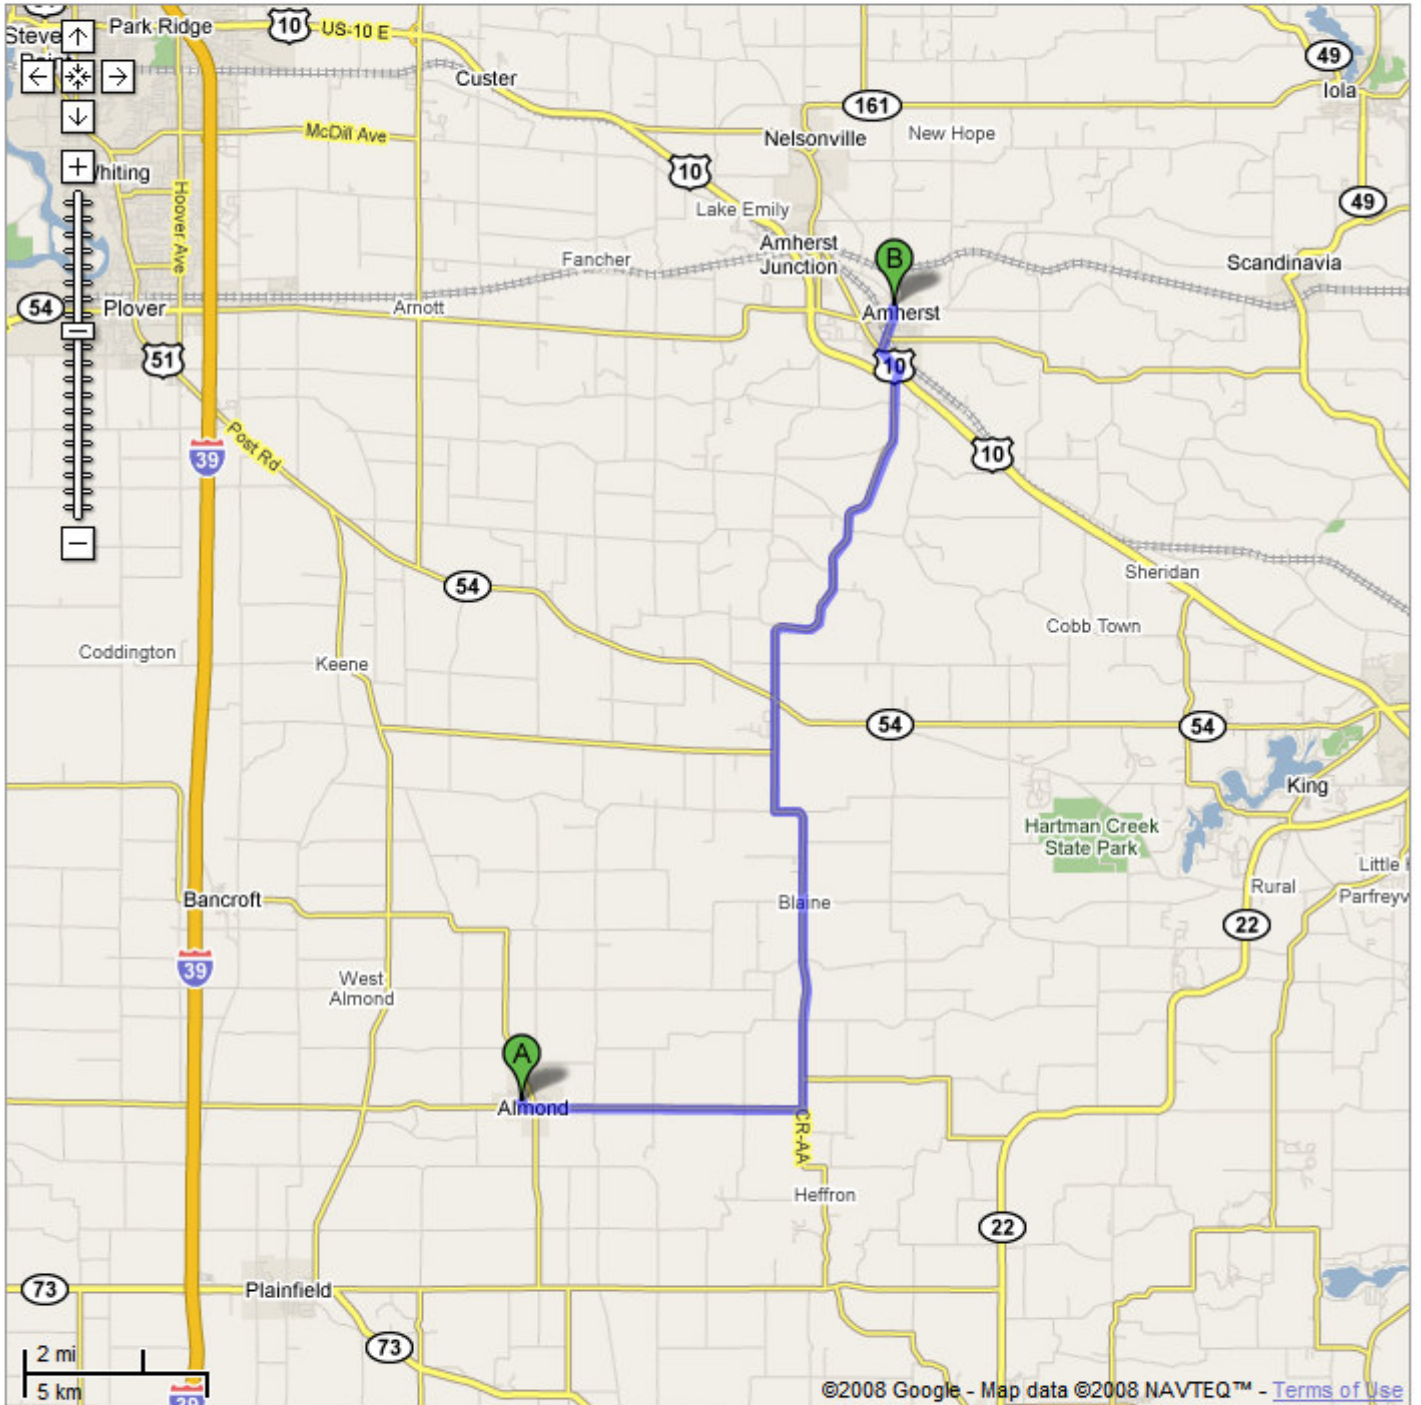

<http://maps.google.com/maps?f=d&saddr=1336+Elm+St.+Almond,+WI+54909&daddr=357+N+Main+St.+Amherst,+WI+54406&hl=en&geocode=&mra=ls&sl=44.16516,-89.353965&sspn=0.338879,0.615234&ie=UTF8&ll=44.35626,-89.347&spn=0.337778,0.615234&z=11>

Directions to 357 N Main St, Amherst, WI 54406  
20.2 mi – about 29 mins

Amherst High School

Save trees. Go green!  
Download Google Maps on your phone at google.com/gmm

 **1336 Elm St**  
**Almond, WI 54909**

1. Head **east** on **Elm St** toward **Church St**

go **75 ft**  
total **75 ft**

➔ 2. Turn **right** at **Church St**

go **0.1 mi**  
total **0.1 mi**

⬅ 3. Turn **left** at **CR-D**  
About 7 mins

go **4.8 mi**  
total **4.9 mi**

Map data ©2008 NAVTEQ™